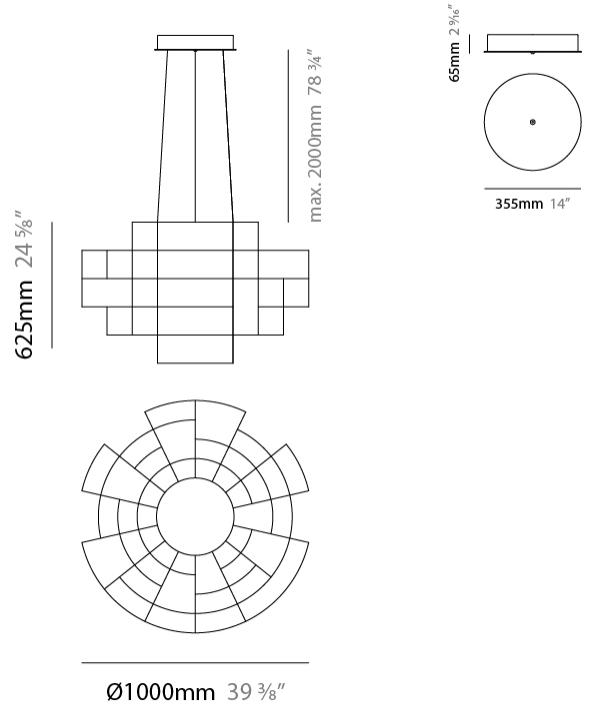

PROJECT	
TYPE	
SPECIFIER	
QUANTITY	
DATE	

SPECTRE SUSPENSION

D101653-

base number	LED	Color	Finish
	Dimming	Temperature	Options

1. To build a product code in our configurator select the specify button on the base model # product page
2. To build a manual product code on this datasheet choose from the options listed below in blue font and add the suffix to the base model #

GENERAL

Series: Spectre
Brand: Quasar
Division: Design
Mounting Type: Suspension
Mounting Location: Ceiling
Subcategory: Ambient

PHYSICAL

Shape: Abstract
Diameter (mm): 1000
Diameter (in): 39 ³/₈
Height (mm): 625
Height (in): 24 ⁵/₈
Max. Overall Height (mm): 2000
Max. Overall Height (in): 103 ³/₈
Light Distribution: Omnidirectional
Weight (kg): 5
Weight (lbs): 11.02
Fixture Finish: NIC / BRA / BBR
Fixture Material: Metal
Upon Request: Custom Sizes

ELECTRICAL

Lamp Type: LED
Input Wattage (W): 85.2
Dimming: 0-10V Dimming / Phase Dimming (120Vac Only)
Driver Included: Yes
Driver Location: Integrated
Driver Type: Constant Voltage - 120/277Vac
Driver Class: Class 2
Input Voltage (V): 120 - 277
Output Voltage (V): 12

LED

Number of LEDs: 142
Color Temperature (°K): 2400 / 2800
Max. Delivered Lumen (lm): 4260 (2800K)
CRI: >90 CRI
Lamp Life (hrs): 50000

OPTICAL

RATINGS AND CERTIFICATIONS

Certified By: Certified for North American Standards
IP rating: IP20